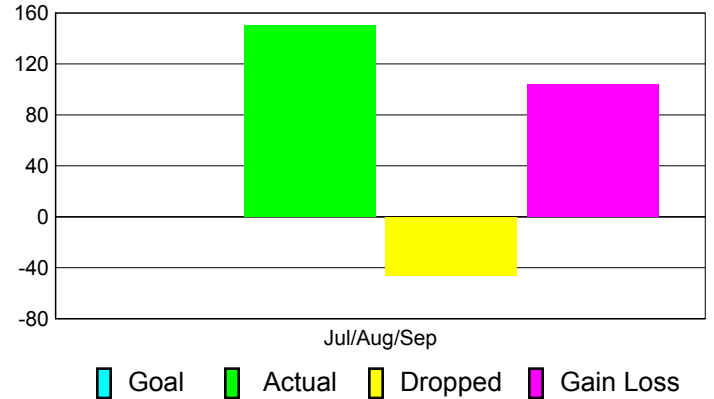

Membership Results 2011-2012

Goal, New, Dropped, Gain/Loss